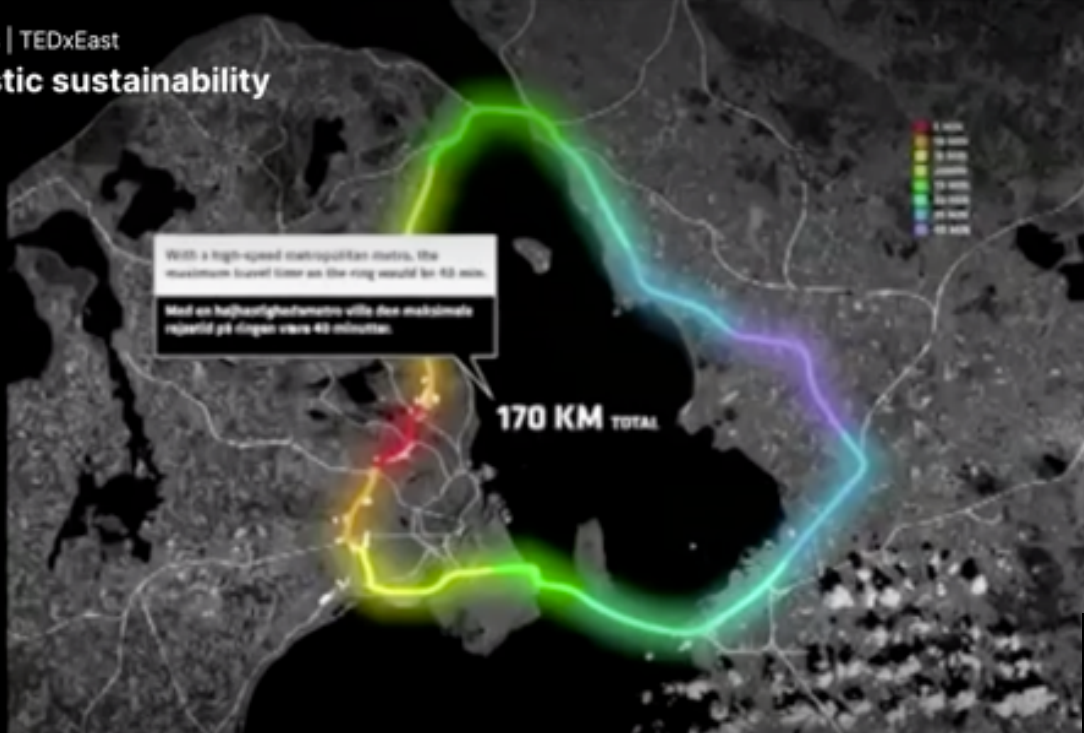

Bjarke Ingels | TEDxEast

Hedonistic sustainability