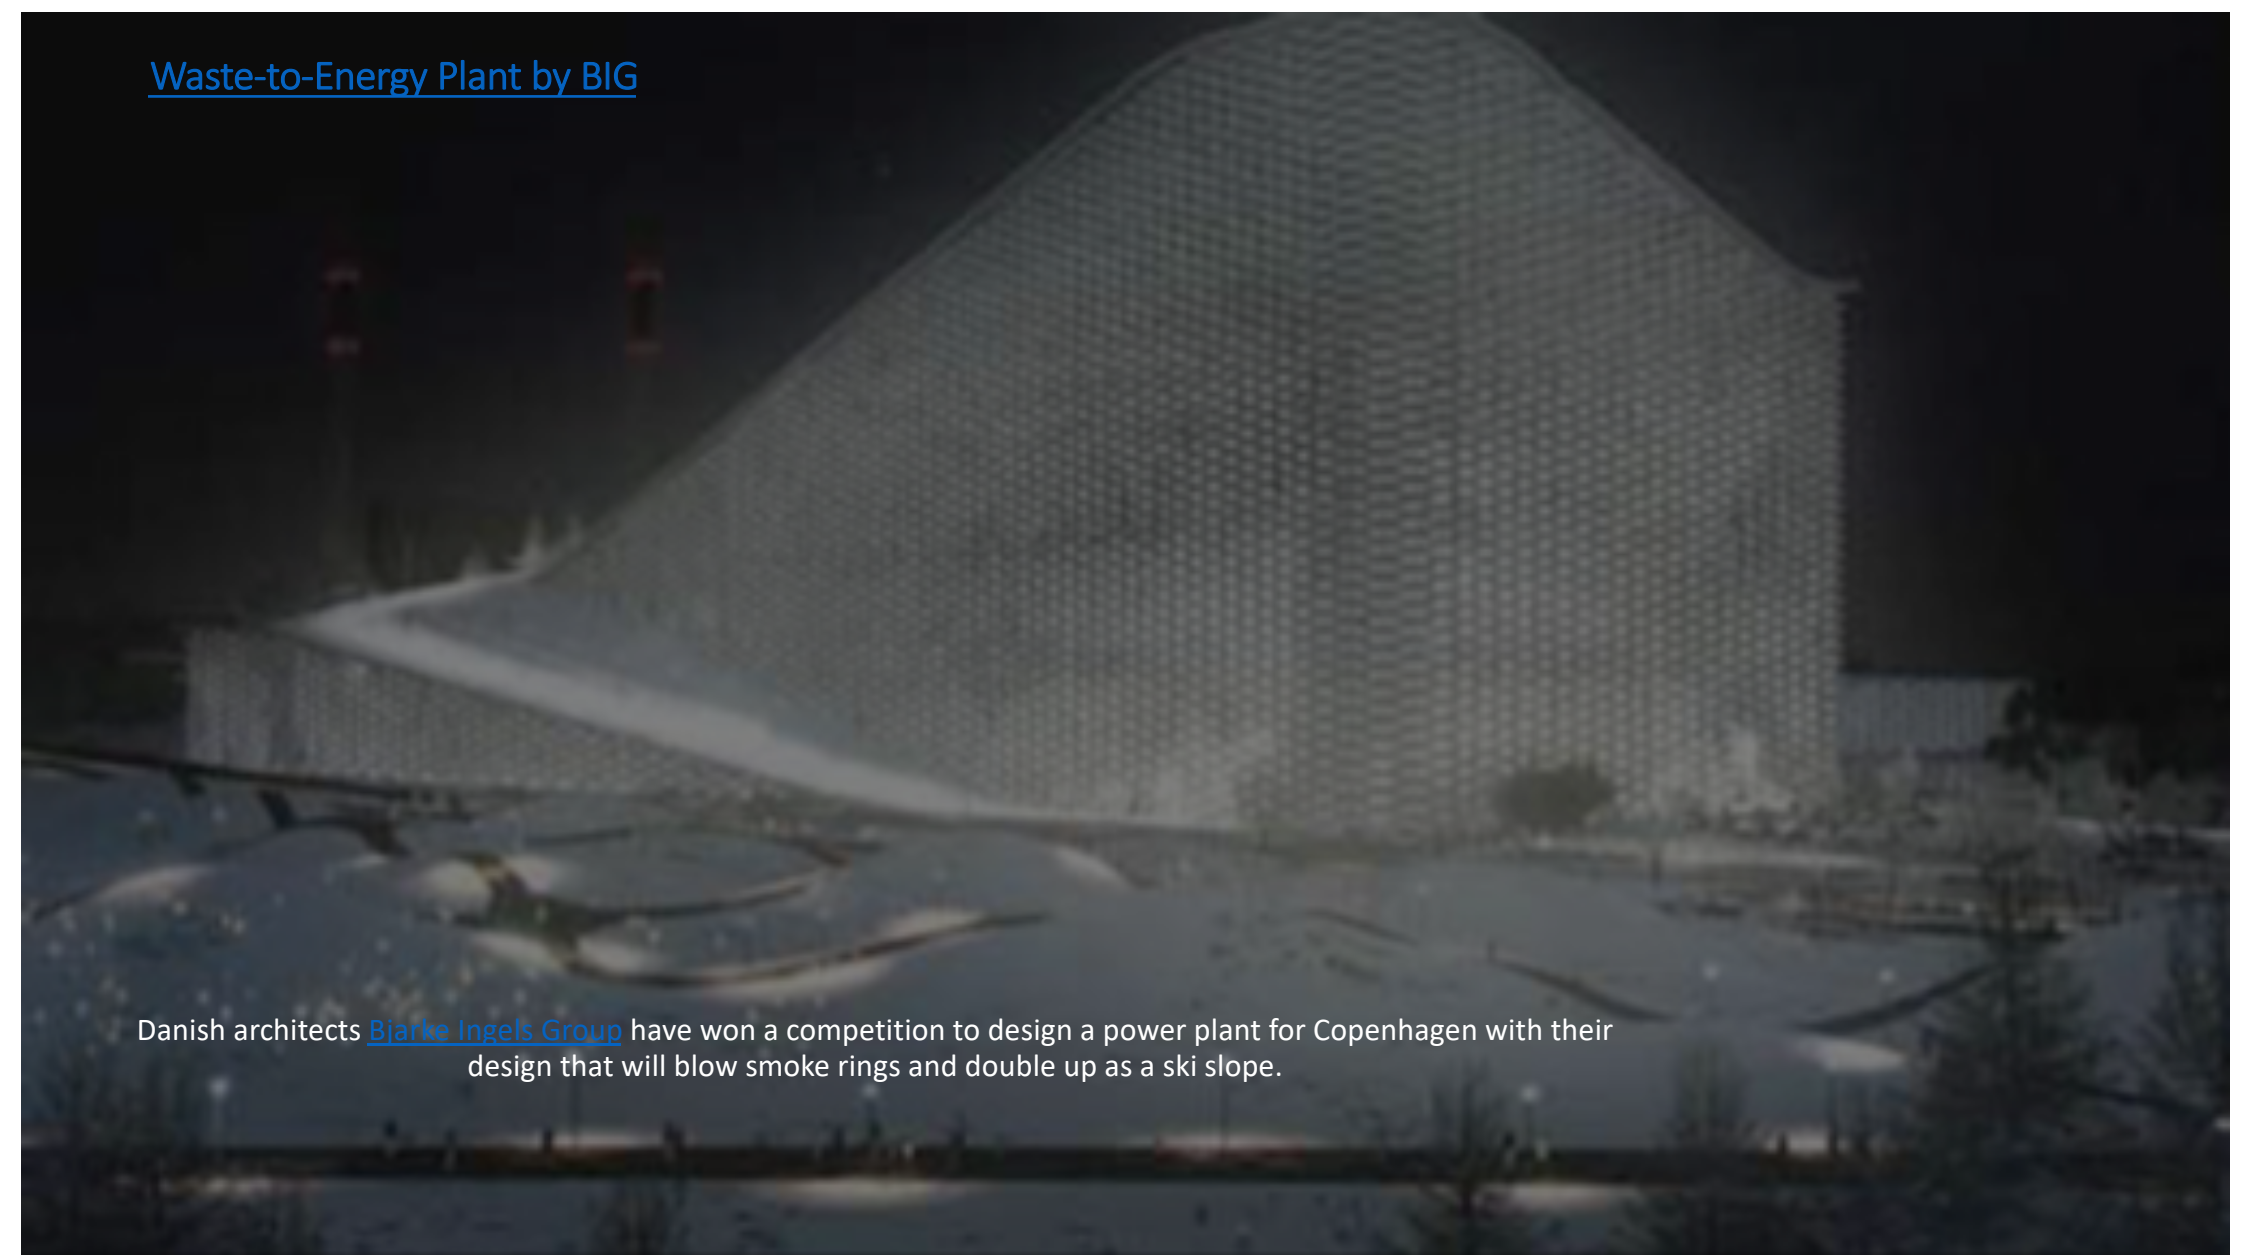

[Waste-to-Energy Plant by BIG](#)

Danish architects [Bjarke Ingels Group](#) have won a competition to design a power plant for Copenhagen with their design that will blow smoke rings and double up as a ski slope.